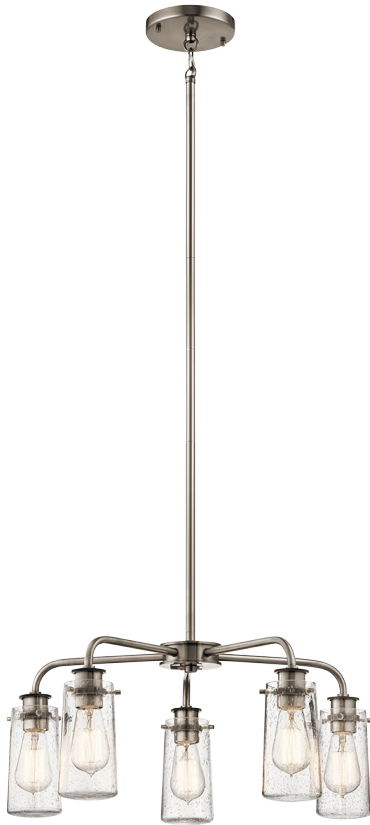

**Braelyn Collection**  
**Braelyn Chandelier 5 Light CLP**  
 43058CLP (Classic Pewter)

Project Name: \_\_\_\_\_  
 Location: \_\_\_\_\_  
 Type: \_\_\_\_\_  
 Qty: \_\_\_\_\_  
 Comments: \_\_\_\_\_

**Ordering Information**

Product ID	43058CLP
Finish	Classic Pewter
Available Finishes	CLP, OZ
Collection	Braelyn Collection

**Dimensions**

Base Backplate	6.00 DIA
Chain/Stem Length	36.00"
Weight	10.00 LBS

**Specifications**

Material	Steel
Diffuser Description	Clear Seeded

**Electrical**

Voltage	120 V
Lead Wire Length	106.00"

**Qualifications**

Safety Rated	Dry
Warranty	<a href="http://www.kichler.com/warranty">www.kichler.com/warranty</a>

**Dimensions**

Height	11.25"
Overall Height	50.00"
Length	0"
Width	25.00"

**Primary Lamping**

Light Source	Incandescent
Lamp Included	Not Included
# of Bulbs/LED Modules	5
Max or Nominal Watt	60W
Socket Wire	150
Socket Type	Medium
Lamp Type	A19
Bulb Product ID	4071CLR

**Alternate Lamps**